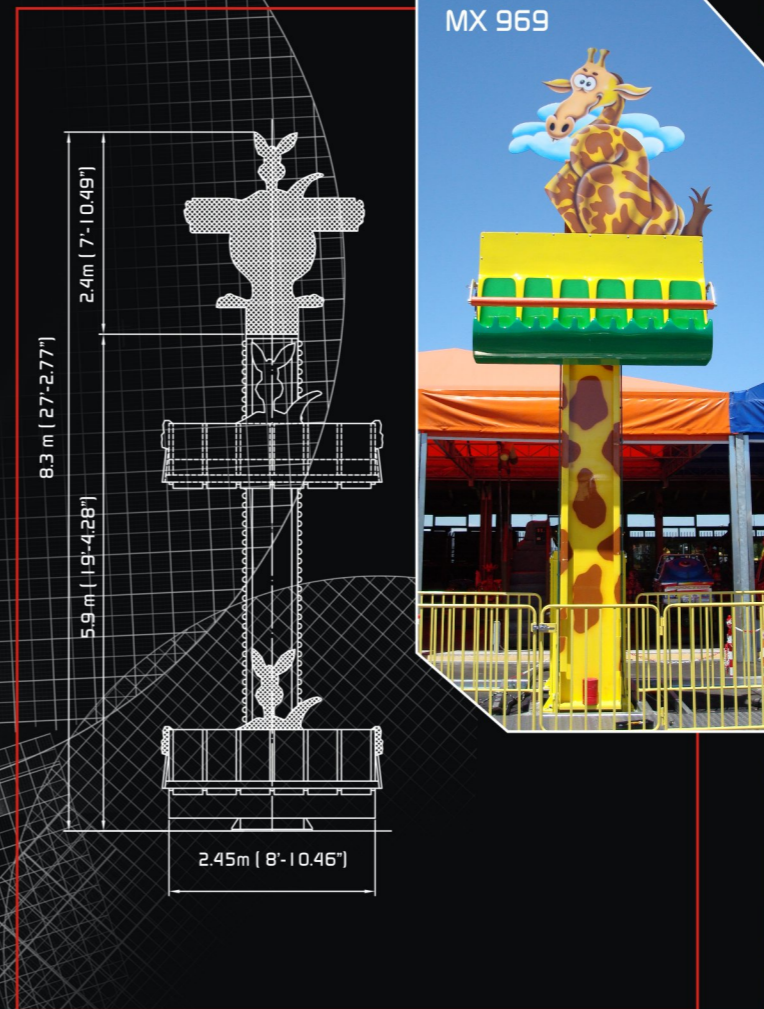

DROP'N TWIST 9 Mt. 8 Seats

General Data

PNEUMATIC VERSION

MOD. T.09.30	DROP'N TWIST TOWER
Ride dimensions	Ø 2.96 x 9m. (Ø 15.3 x 15'3")
Seats	8
Operation	Automatic
Rotation	Clockwise - Anticlockwise
RPM	6.85
Total power	14.2 kW
Weight	3.250 kg
Shipment	1"x40" Open top

# HAPPY TOWER

TOWERS

MX 967

MX 969/B7

MX 969/C

## General Data

HAPPY TOWER	
Ride dimensions	2.5 x 2.4 x 8.3 m. (8'2" x 7'10" x 27'3")
Seats	6
Total power	10.9 kW
Weight	1350 kg

MX 969/E

MX 969/D

MX 969/F