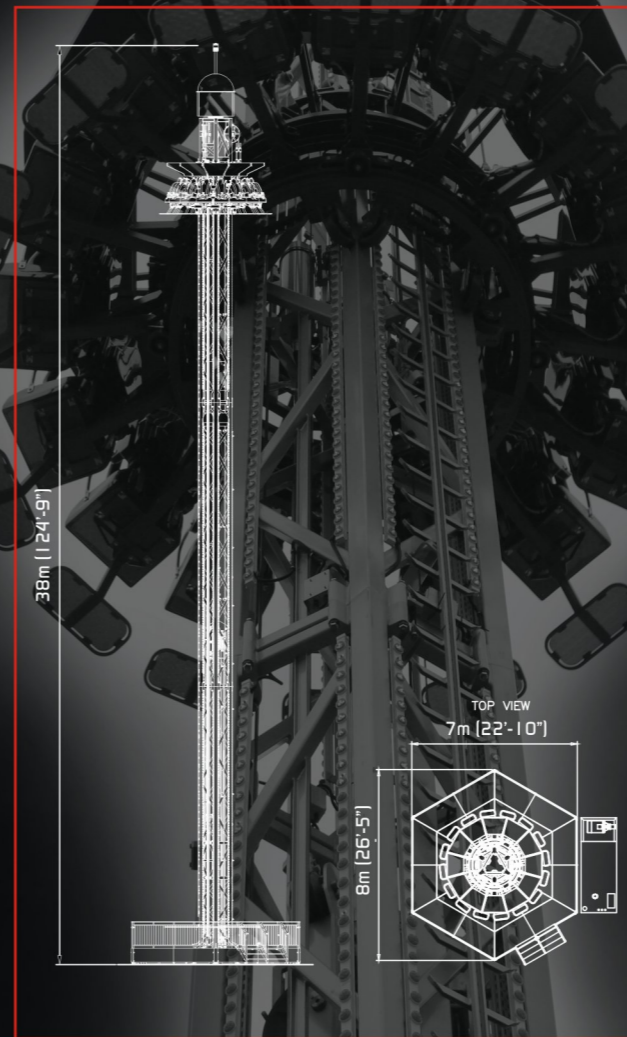

TOWER 47 Mt. 24 Seats

General Data

MOD. MX50 I	DROP TOWER
Ride dimensions	8 x 8 x 47m. (26'3" x 26'3" x 154'3")
Seats	24
Operation	Automatic
Lighting	On request
Motion power	250 kW
Weight	61.000 kg

DROP TOWER 38 Mt. 16 Seats

General Data

MOD. T. 09.26	DROP TOWER
Ride dimensions	Ø 10 m. x 38 m. (Ø32'9" x 124'8")
Seats	16
Operation	Automatic
Lighting	On request
Total power	106 kW
Weight	33350 kg
Shipment	4x40' Open top

DROP'N TWIST 38 Mt. 16 Seats

General Data

Self-standing base - 5 Different programs

MOD. T. 09.27 DROP'N TWIST TOWER

Ride dimensions	7 x 8 x 38m. (22'10" x 26'5" x 124'9")
Seats	16
Operation	Automatic
Rotation	Clockwise - Anticlockwise
RPM	6
Total power	85 kW
Weight	35.000 kg
Shipment	4x40' Open top