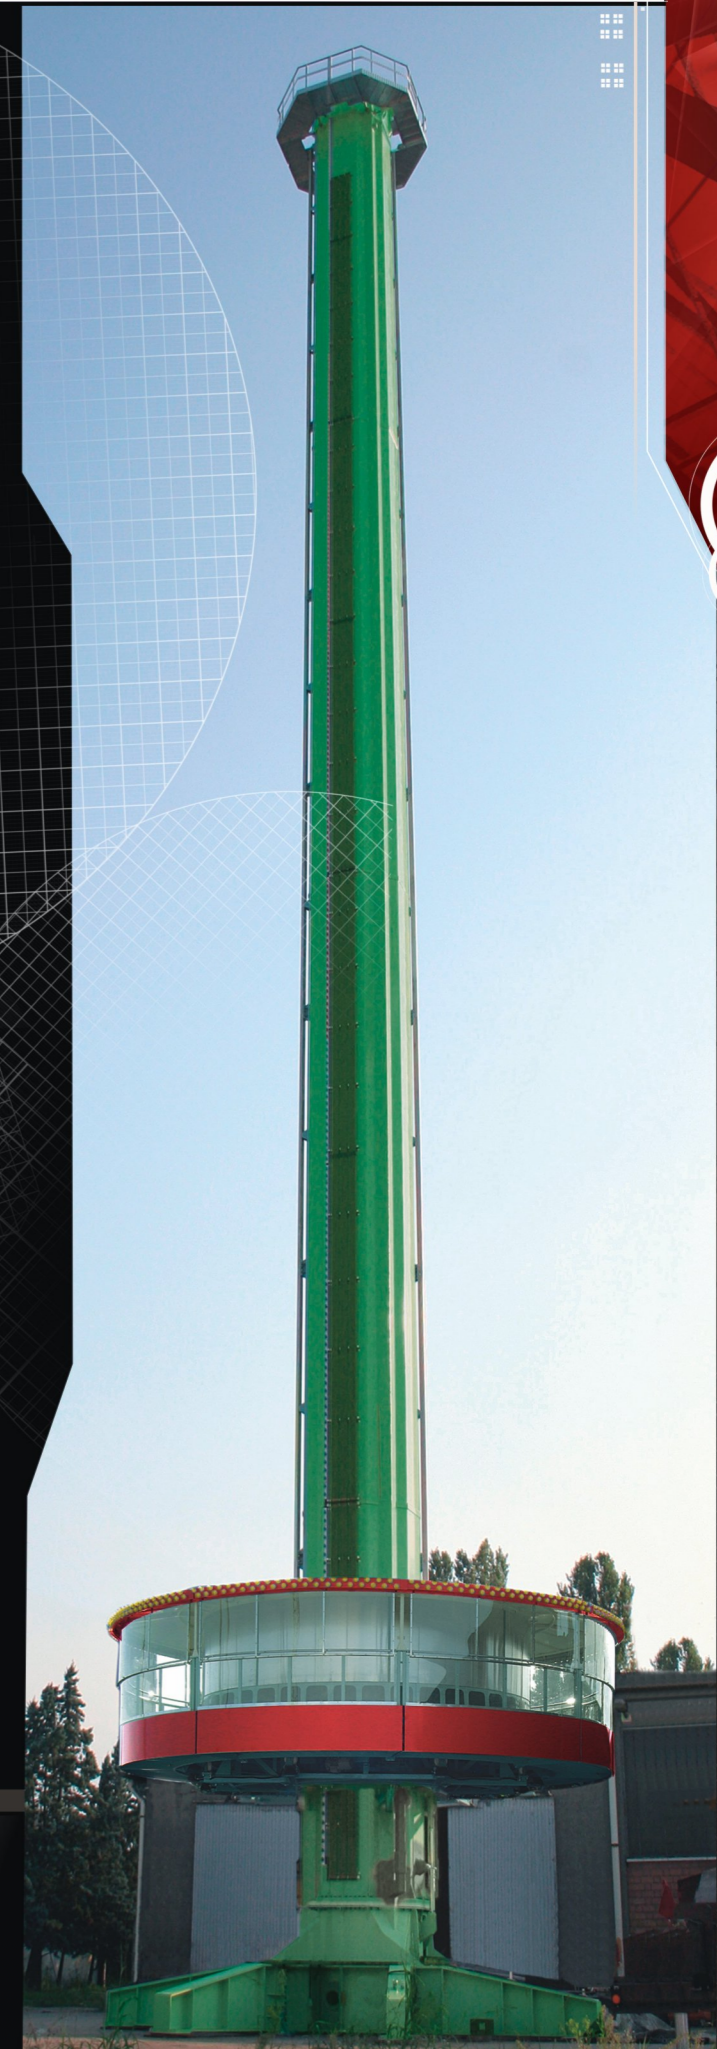

# Panoramic Tower

40 - 50 - 60 up to 100m.

## General Data

MOD. MX 860	PANORAMIC TOWER
Ride dimensions	13x8.4x50m. (42'8" x 27'6" x 164')
Seats	40
Operations	Automatic
Motion power	130 kw
Weight	70.000 kg

TOWER 70 Mt. 24 Seats

General Data

MOD. MX 502	DROP TOWER
Ride dimensions	9 m. x 9 m. x 70 m. (29'6" x 29'6" x 230')
Seats	24
Operation	Automatic
Lighting	On request
Motion power	300 kW
Weight	160.000 kg