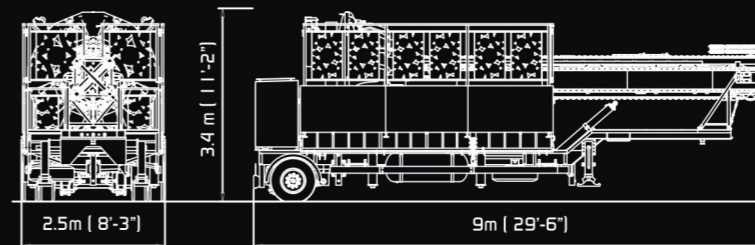

GROUP

DROP'N TWIST 10 Mt. 8 Seats

Trailer Mounted Version

General Data

PNEUMATIC VERSION

ON THE ROAD

MOD. T.09.40	DROP'N TWIST TOWER
Ride dimensions	8,4 x 4,6 x 10m. (27'8" x 15'1" x 32'7")
Seats	8
Rotation	Automatic
RPM	6
Total power	14,2 kW
Weight	7610 kg