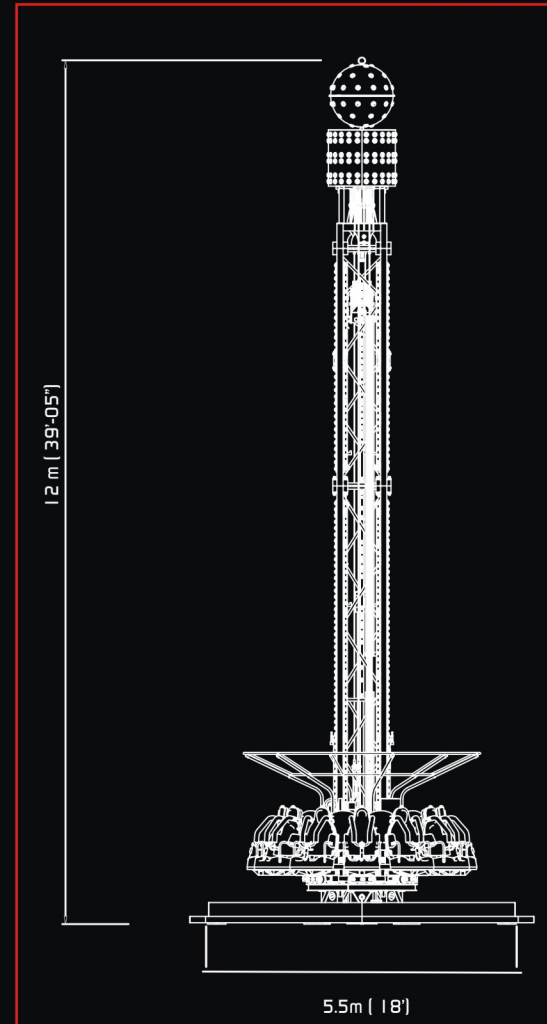

DROP'N TWIST 17 Mt. 12 Seats

General Data

Self-standing base - 5 Different programs

MOD. T. 09.32 DROP'N TWIST TOWER

Ride dimensions	5.5 x 5.5 x 17m. (18'1" x 18'1" x 55'9")
Seats	12
Operation	Automatic
Rotation	Clockwise - Anticlockwise
RPM	6
Total power	33 kW
Weight	10.800 kg
Shipment	1'x40" Open top

DROP'N TWIST 14 Mt. 12 Seats

General Data

Self-standing base - 5 Different programs

MOD. 09.34	DROP'N TWIST TOWER
Ride dimensions	5.5 x 5.5 x 14m. (18'1" x 18'1" x 45'11")
Seats	12
Operation	Automatic
Rotation	Clockwise - Anticlockwise
RPM	6
Total power	33 kW
Weight	8.500 kg
Shipment	1'40" Open top

DROP'N TWIST 12 Mt. 12 Seats

General Data

Self-standing base - 5 Different programs

MOD. T.09.33 DROP'N TWIST TOWER

Ride dimensions	5.5 x 5.5 x 12m. (18'1" x 18'1" x 39'05")
Seats	12
Operation	Automatic
Rotation	Clockwise - Anticlockwise
RPM	6
Total power	33 kW
Weight	8.000 kg
Shipment	1'x40" Open top

## General Data

HAPPY TOWER	
Ride dimensions	2.5 x 2.4 x 8.3 m. (8'2" x 7'10" x 27'3")
Seats	6
Total power	10.9 kW
Weight	1350 kg

MX 969/E

MX 969/D

MX 969/F