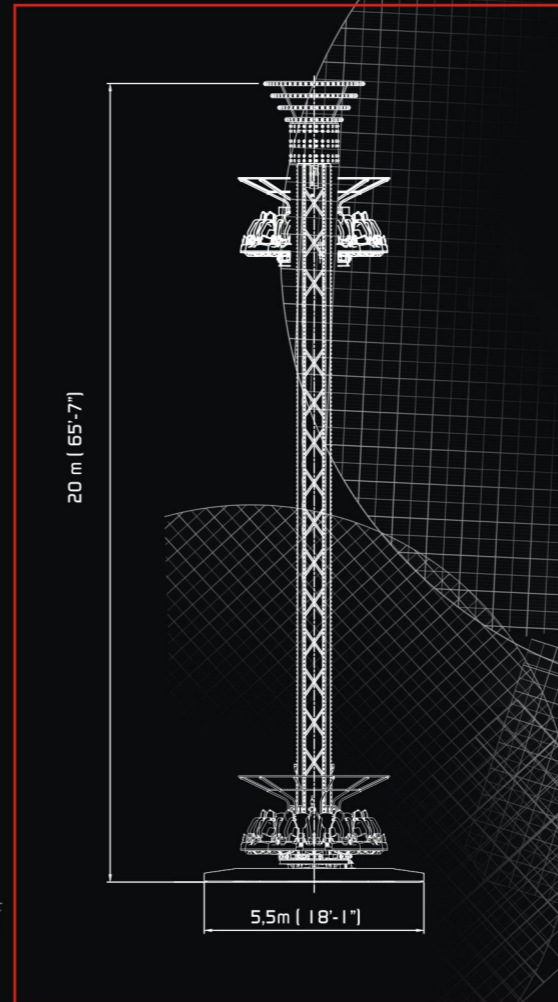

TOWER 47 Mt. 24 Seats

General Data

MOD. MX50 I	DROP TOWER
Ride dimensions	8 x 8 x 47m. (26'3" x 26'3" x 154'3")
Seats	24
Operation	Automatic
Lighting	On request
Motion power	250 kW
Weight	61.000 kg

DROP TOWER 38 Mt. 16 Seats

General Data

Self-standing base - 5 Different programs

MOD. T. 09.27 DROP'N TWIST TOWER

Ride dimensions	7 x 8 x 38m. (22'10" x 26'5" x 124'9")
Seats	16
Operation	Automatic
Rotation	Clockwise - Anticlockwise
RPM	6
Total power	85 kW
Weight	35.000 kg
Shipment	4x40' Open top

GROUP

DROP'N TWIST 28 Mt. 16 Seats

General Data

Self-standing base - 5 Different programs

MOD. T. 09.17	DROP'N TWIST TOWER
Ride dimensions	7 x 8 x 28m. (23' x 26'3" x 92'2")
Seats	16
Operation	Automatic
Rotation	Clockwise - Anticlockwise
RPM	6
Total power	95 kW
Weight	26.000 kg
Shipment	3'x40'

DROP'N TWIST 20 Mt. 12 Seats

General Data

Self-standing base - 5 Different programs

MOD. T.09.3 | DROP'N TWIST TOWER

Ride dimensions	5.5 x 5.5 x 20m. (18'05" x 18'05" x 59'1")
Seats	12
Operation	Automatic
Rotation	Clockwise - Anticlockwise
RPM	6
Total power	32 kW
Weight	11.500 kg
Shipment	1"x40" Open top