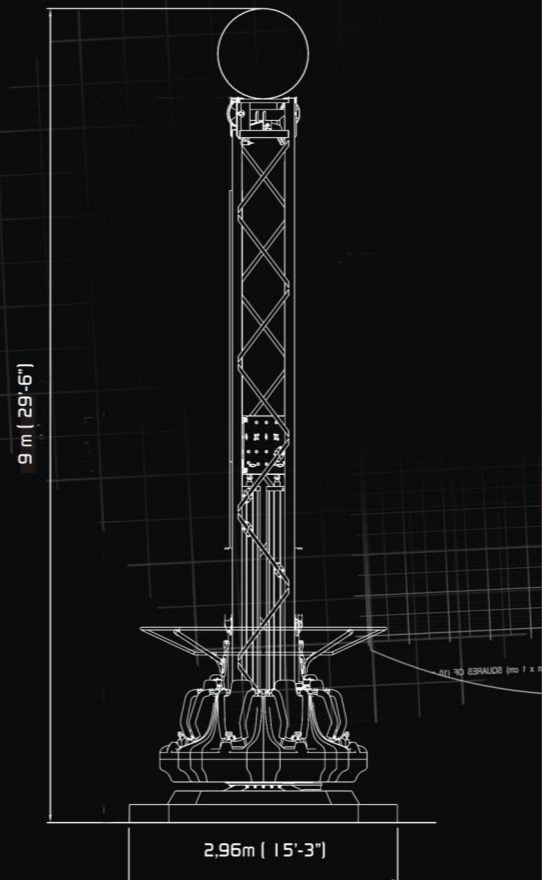

DROP'N TWIST 12 Mt. 12 Seats

General Data

Self-standing base - 5 Different programs

MOD. T.09.33 DROP'N TWIST TOWER

Ride dimensions	5.5 x 5.5 x 12m. (18'1" x 18'1" x 39'05")
Seats	12
Operation	Automatic
Rotation	Clockwise - Anticlockwise
RPM	6
Total power	33 kW
Weight	8.000 kg
Shipment	1'x40" Open top

GROUP

DROP'N TWIST 8 Mt. 12 Seats

General Data

Self-standing base - 5 Different programs

MOD. T.09.37	DROP'N TWIST TOWER
Ride dimensions	5.5 x 5.5 x 8 m. (18'1" x 18'1" x 26'5")
Seats	12
Operation	Automatic
Rotation	Clockwise - Anticlockwise
RPM	6
Total power	32 kW
Weight	7.500 kg
Shipment	1'x40" Open top

DROP'N TWIST 9 Mt. 8 Seats

General Data

PNEUMATIC VERSION

MOD. T.09.30	DROP'N TWIST TOWER
Ride dimensions	Ø 2.96 x 9m. (Ø 15.3 x 15'3")
Seats	8
Operation	Automatic
Rotation	Clockwise - Anticlockwise
RPM	6.85
Total power	14.2 kW
Weight	3.250 kg
Shipment	1"x40" Open top

## General Data

HAPPY TOWER	
Ride dimensions	2.5 x 2.4 x 8.3 m. (8'2" x 7'10" x 27'3")
Seats	6
Total power	10.9 kW
Weight	1350 kg

MX 969/E

MX 969/D

MX 969/F