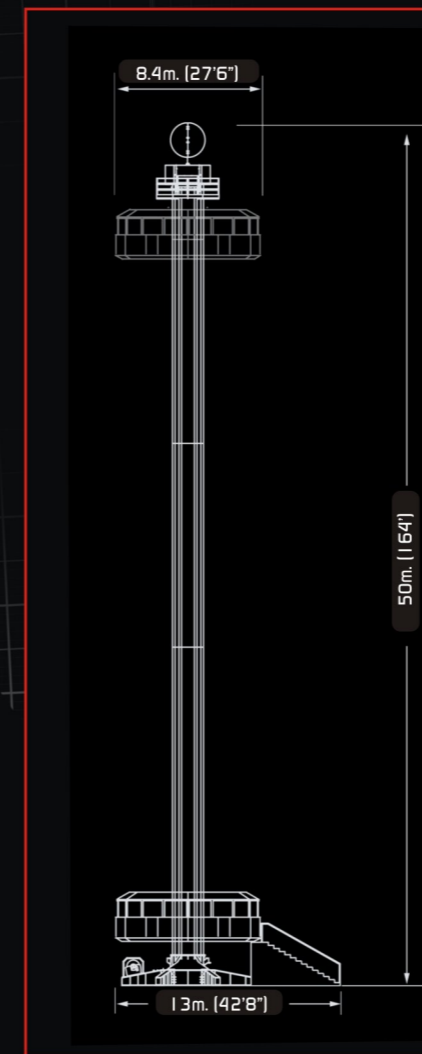

# Panoramic Tower

40 - 50 - 60 up to 100m.

## General Data

MOD. MX 860	PANORAMIC TOWER
Ride dimensions	13x8.4x50m. (42'8" x 27'6" x 164')
Seats	40
Operations	Automatic
Motion power	130 kw
Weight	70.000 kg

TOWER 70 Mt. 24 Seats

General Data

MOD. MX 502	DROP TOWER
Ride dimensions	9 m. x 9 m. x 70 m. (29'6" x 29'6" x 230')
Seats	24
Operation	Automatic
Lighting	On request
Motion power	300 kW
Weight	160.000 kg

TOWER 47 Mt. 24 Seats

General Data

MOD. MX50 I	DROP TOWER
Ride dimensions	8 x 8 x 47m. (26'3" x 26'3" x 154'3")
Seats	24
Operation	Automatic
Lighting	On request
Motion power	250 kW
Weight	61.000 kg

DROP TOWER 38 Mt. 16 Seats

General Data

MOD. T. 09.26	DROP TOWER
Ride dimensions	Ø 10 m. x 38 m. (Ø32'9" x 124'8")
Seats	16
Operation	Automatic
Lighting	On request
Total power	106 kW
Weight	33350 kg
Shipment	4x40' Open top

DROP'N TWIST 38 Mt. 16 Seats