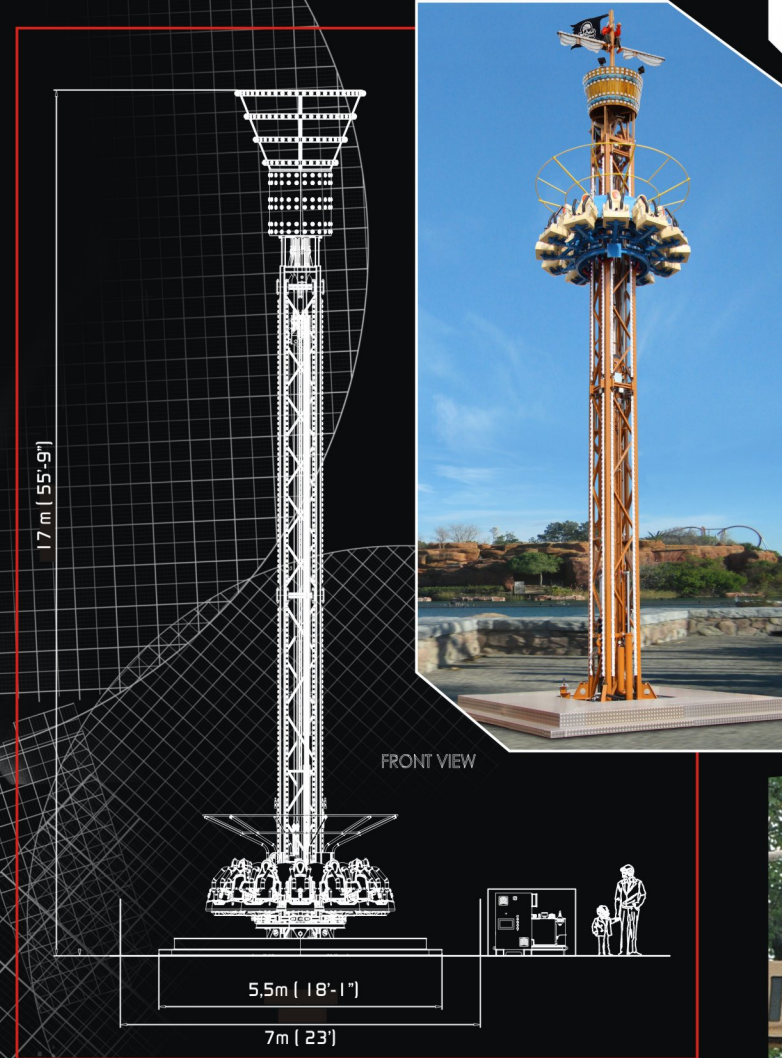

General Data

Self-standing base - 5 Different programs

MOD. T. 09.27 DROP'N TWIST TOWER

Ride dimensions	7 x 8 x 38m. (22'10" x 26'5" x 124'9")
Seats	16
Operation	Automatic
Rotation	Clockwise - Anticlockwise
RPM	6
Total power	85 kW
Weight	35.000 kg
Shipment	4x40' Open top

DROP'N TWIST 20 Mt. 12 Seats

General Data

Self-standing base - 5 Different programs

MOD. T.09.3 | DROP'N TWIST TOWER

Ride dimensions	5.5 x 5.5 x 20m. (18'05" x 18'05" x 59'1")
Seats	12
Operation	Automatic
Rotation	Clockwise - Anticlockwise
RPM	6
Total power	32 kW
Weight	11.500 kg
Shipment	1"x40" Open top

DROP'N TWIST 17 Mt. 12 Seats

General Data

Self-standing base - 5 Different programs

MOD. T. 09.32 DROP'N TWIST TOWER

Ride dimensions	5.5 x 5.5 x 17m. (18'1" x 18'1" x 55'9")
Seats	12
Operation	Automatic
Rotation	Clockwise - Anticlockwise
RPM	6
Total power	33 kW
Weight	10.800 kg
Shipment	1'x40" Open top

## General Data

HAPPY TOWER	
Ride dimensions	2.5 x 2.4 x 8.3 m. (8'2" x 7'10" x 27'3")
Seats	6
Total power	10.9 kW
Weight	1350 kg

MX 969/E

MX 969/D

MX 969/F