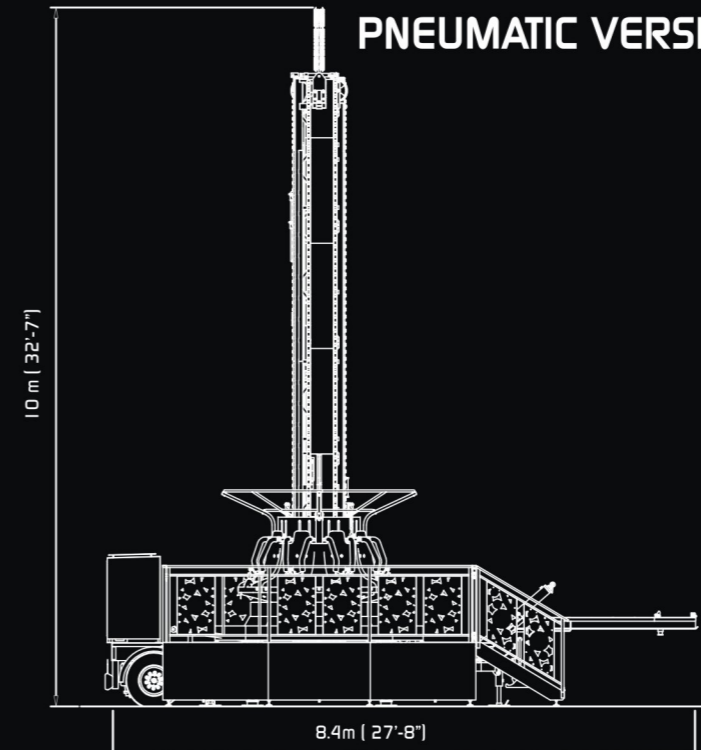

DROP'N TWIST 12 Mt. 12 Seats

General Data

Self-standing base - 5 Different programs

MOD. T.09.33 DROP'N TWIST TOWER

Ride dimensions	5.5 x 5.5 x 12m. (18'1" x 18'1" x 39'05")
Seats	12
Operation	Automatic
Rotation	Clockwise - Anticlockwise
RPM	6
Total power	33 kW
Weight	8.000 kg
Shipment	1'x40" Open top

GROUP

DROP'N TWIST 10 Mt. 8 Seats

Trailer Mounted Version

General Data

PNEUMATIC VERSION

ON THE ROAD

MOD. T.09.40	DROP'N TWIST TOWER
Ride dimensions	8,4 x 4,6 x 10m. (27'8" x 15'1" x 32'7")
Seats	8
Rotation	Automatic
RPM	6
Total power	14,2 kW
Weight	7610 kg

GROUP

DROP'N TWIST 8 Mt. 12 Seats

General Data

Self-standing base - 5 Different programs

MOD. T.09.37	DROP'N TWIST TOWER
Ride dimensions	5.5 x 5.5 x 8 m. (18'1" x 18'1" x 26'5")
Seats	12
Operation	Automatic
Rotation	Clockwise - Anticlockwise
RPM	6
Total power	32 kW
Weight	7.500 kg
Shipment	1'x40" Open top

## General Data

HAPPY TOWER	
Ride dimensions	2.5 x 2.4 x 8.3 m. (8'2" x 7'10" x 27'3")
Seats	6
Total power	10.9 kW
Weight	1350 kg

MX 969/E

MX 969/D

MX 969/F