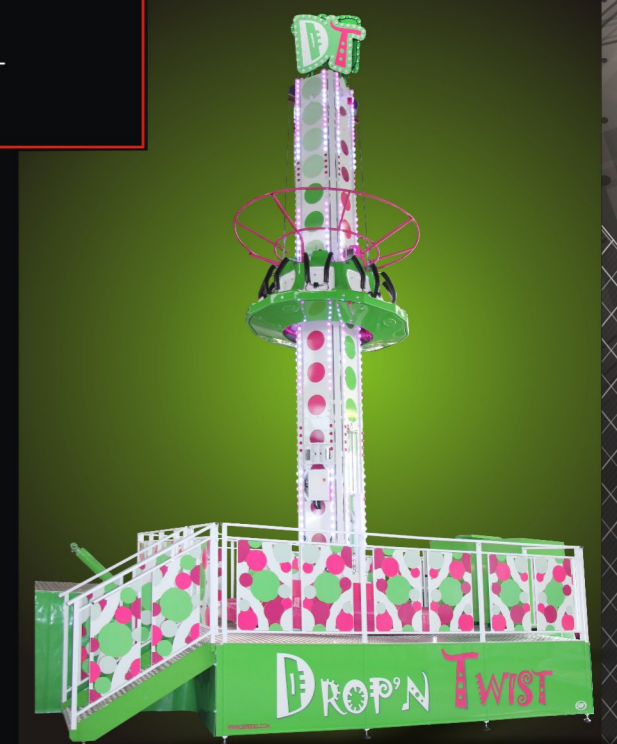

GROUP

DROP'N TWIST 10 Mt. 8 Seats

Trailer Mounted Version

General Data

PNEUMATIC VERSION

ON THE ROAD

MOD. T.09.40	DROP'N TWIST TOWER
Ride dimensions	8,4 x 4,6 x 10m. (27'8" x 15'1" x 32'7")
Seats	8
Rotation	Automatic
RPM	6
Total power	14,2 kW
Weight	7610 kg

GROUP

DROP'N TWIST 8 Mt. 12 Seats

General Data

Self-standing base - 5 Different programs

MOD. T.09.37	DROP'N TWIST TOWER
Ride dimensions	5.5 x 5.5 x 8 m. (18'1" x 18'1" x 26'5")
Seats	12
Operation	Automatic
Rotation	Clockwise - Anticlockwise
RPM	6
Total power	32 kW
Weight	7.500 kg
Shipment	1'x40" Open top