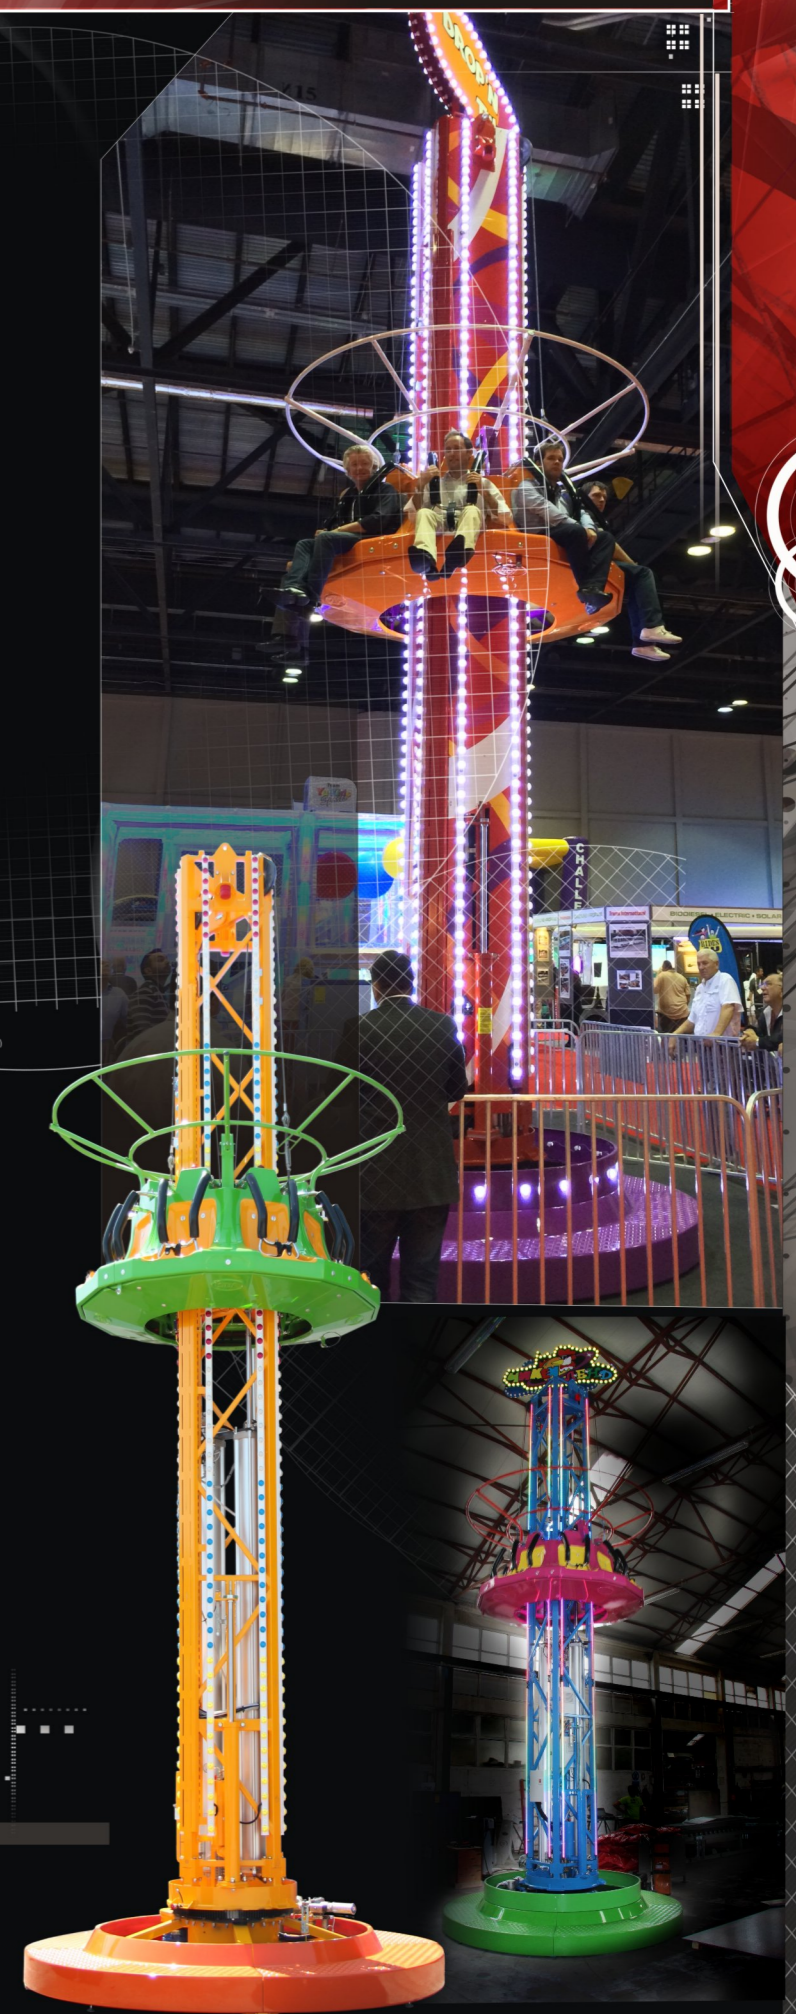

GROUP

DROP'N TWIST 8 Mt. 12 Seats

General Data

Self-standing base - 5 Different programs

MOD. T.09.37	DROP'N TWIST TOWER
Ride dimensions	5.5 x 5.5 x 8 m. (18'1" x 18'1" x 26'5")
Seats	12
Operation	Automatic
Rotation	Clockwise - Anticlockwise
RPM	6
Total power	32 kW
Weight	7.500 kg
Shipment	1'x40" Open top

DROP'N TWIST 9 Mt. 8 Seats

General Data

PNEUMATIC VERSION

MOD. T.09.30	DROP'N TWIST TOWER
Ride dimensions	Ø 2.96 x 9m. (Ø 15.3 x 15'3")
Seats	8
Operation	Automatic
Rotation	Clockwise - Anticlockwise
RPM	6.85
Total power	14.2 kW
Weight	3.250 kg
Shipment	1"x40" Open top

## General Data

HAPPY TOWER	
Ride dimensions	2.5 x 2.4 x 8.3 m. (8'2" x 7'10" x 27'3")
Seats	6
Total power	10.9 kW
Weight	1350 kg

MX 969/E

MX 969/D

MX 969/F