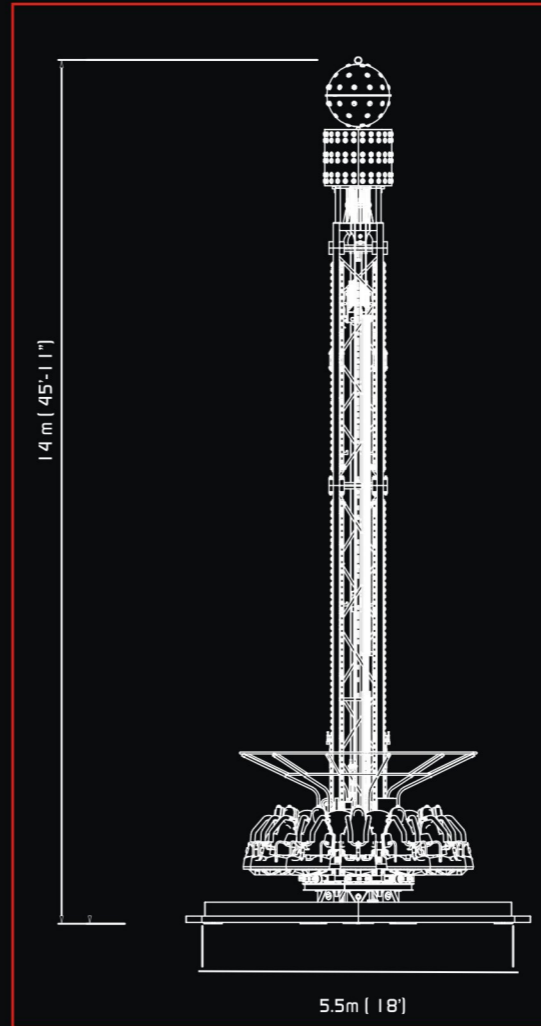

DROP'N TWIST 20 Mt. 12 Seats

General Data

Self-standing base - 5 Different programs

MOD. T.09.3 | DROP'N TWIST TOWER

Ride dimensions	5.5 x 5.5 x 20m. (18'05" x 18'05" x 59'1")
Seats	12
Operation	Automatic
Rotation	Clockwise - Anticlockwise
RPM	6
Total power	32 kW
Weight	11.500 kg
Shipment	1"x40" Open top

DROP'N TWIST 17 Mt. 12 Seats

General Data

Self-standing base - 5 Different programs

MOD. T. 09.32 DROP'N TWIST TOWER

Ride dimensions	5.5 x 5.5 x 17m. (18'1" x 18'1" x 55'9")
Seats	12
Operation	Automatic
Rotation	Clockwise - Anticlockwise
RPM	6
Total power	33 kW
Weight	10.800 kg
Shipment	1'x40" Open top

DROP'N TWIST 14 Mt. 12 Seats

General Data

Self-standing base - 5 Different programs

MOD. 09.34	DROP'N TWIST TOWER
Ride dimensions	5.5 x 5.5 x 14m. (18'1" x 18'1" x 45'11")
Seats	12
Operation	Automatic
Rotation	Clockwise - Anticlockwise
RPM	6
Total power	33 kW
Weight	8.500 kg
Shipment	1'40" Open top

## General Data

HAPPY TOWER	
Ride dimensions	2.5 x 2.4 x 8.3 m. (8'2" x 7'10" x 27'3")
Seats	6
Total power	10.9 kW
Weight	1350 kg

MX 969/E

MX 969/D

MX 969/F