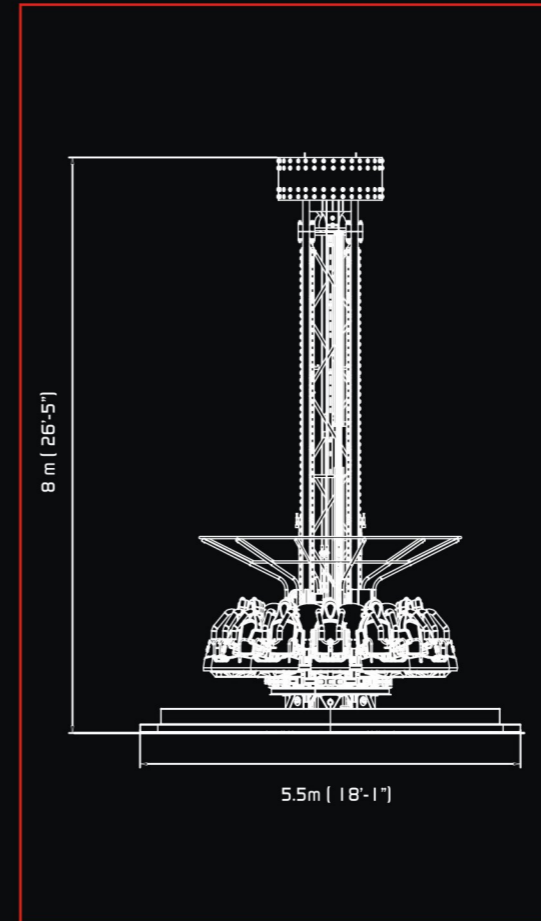

DROP'N TWIST 12 Mt. 12 Seats

General Data

Self-standing base - 5 Different programs

MOD. T.09.33 DROP'N TWIST TOWER

Ride dimensions	5.5 x 5.5 x 12m. (18'1" x 18'1" x 39'05")
Seats	12
Operation	Automatic
Rotation	Clockwise - Anticlockwise
RPM	6
Total power	33 kW
Weight	8.000 kg
Shipment	1'x40" Open top

GROUP

DROP'N TWIST 10 Mt. 8 Seats

Trailer Mounted Version

General Data

PNEUMATIC VERSION

ON THE ROAD

MOD. T.09.40	DROP'N TWIST TOWER
Ride dimensions	8,4 x 4,6 x 10m. (27'8" x 15'1" x 32'7")
Seats	8
Rotation	Automatic
RPM	6
Total power	14,2 kW
Weight	7610 kg

GROUP

DROP'N TWIST 8 Mt. 12 Seats

General Data

Self-standing base - 5 Different programs

MOD. T.09.37	DROP'N TWIST TOWER
Ride dimensions	5.5 x 5.5 x 8 m. (18'1" x 18'1" x 26'5")
Seats	12
Operation	Automatic
Rotation	Clockwise - Anticlockwise
RPM	6
Total power	32 kW
Weight	7.500 kg
Shipment	1'x40" Open top

## General Data

HAPPY TOWER	
Ride dimensions	2.5 x 2.4 x 8.3 m. (8'2" x 7'10" x 27'3")
Seats	6
Total power	10.9 kW
Weight	1350 kg

MX 969/E

MX 969/D

MX 969/F