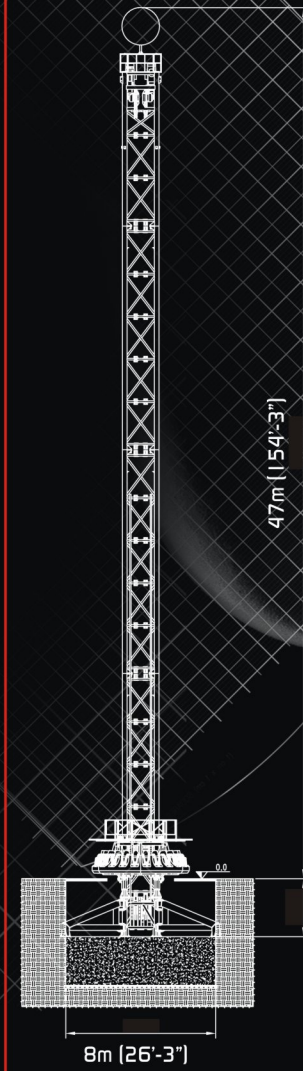

## General Data

MOD. MX 860	PANORAMIC TOWER
Ride dimensions	13x8.4x50m. (42'8" x 27'6" x 164')
Seats	40
Operations	Automatic
Motion power	130 kw
Weight	70.000 kg

TOWER 70 Mt. 24 Seats

General Data

MOD. MX 502	DROP TOWER
Ride dimensions	9 m. x 9 m. x 70 m. (29'6" x 29'6" x 230')
Seats	24
Operation	Automatic
Lighting	On request
Motion power	300 kW
Weight	160.000 kg

TOWER 47 Mt. 24 Seats

General Data

MOD. MX50 I	DROP TOWER
Ride dimensions	8 x 8 x 47m. (26'3" x 26'3" x 154'3")
Seats	24
Operation	Automatic
Lighting	On request
Motion power	250 kW
Weight	61.000 kg

DROP TOWER 38 Mt. 16 Seats

General Data

MOD. T. 09.26	DROP TOWER
Ride dimensions	Ø 10 m. x 38 m. (Ø32'9" x 124'8")
Seats	16
Operation	Automatic
Lighting	On request
Total power	106 kW
Weight	33350 kg
Shipment	4x40' Open top

DROP'N TWIST 38 Mt. 16 Seats

General Data

Self-standing base - 5 Different programs

MOD. T. 09.27 DROP'N TWIST TOWER

Ride dimensions	7 x 8 x 38m. (22'10" x 26'5" x 124'9")
Seats	16
Operation	Automatic
Rotation	Clockwise - Anticlockwise
RPM	6
Total power	85 kW
Weight	35.000 kg
Shipment	4x40' Open top