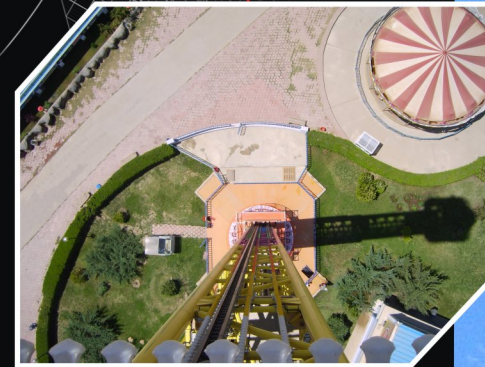

TOWER 47 Mt. 24 Seats

General Data

MOD. MX50 I	DROP TOWER
Ride dimensions	8 x 8 x 47m. (26'3" x 26'3" x 154'3")
Seats	24
Operation	Automatic
Lighting	On request
Motion power	250 kW
Weight	61.000 kg