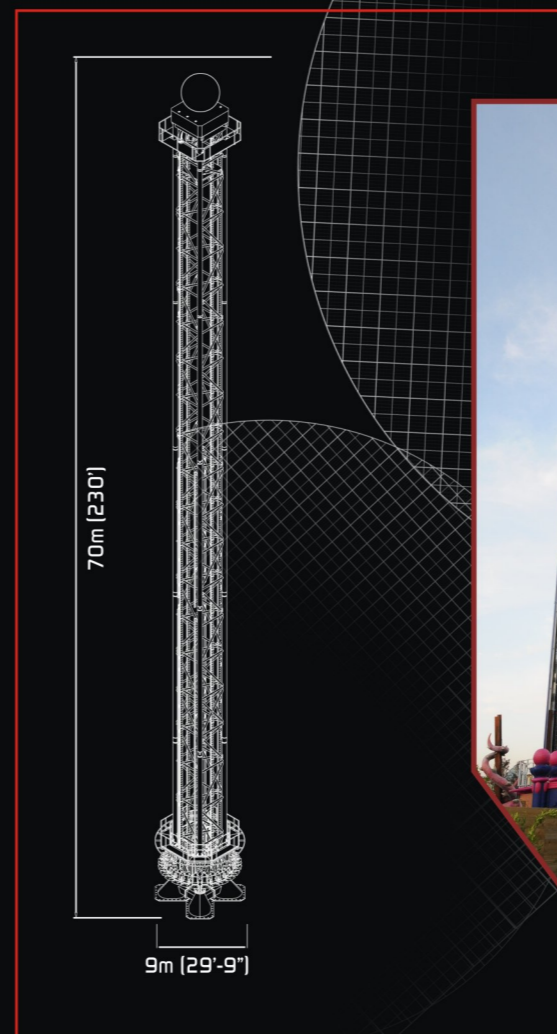

## General Data

MOD. MX 860	PANORAMIC TOWER
Ride dimensions	13x8.4x50m. (42'8" x 27'6" x 164')
Seats	40
Operations	Automatic
Motion power	130 kw
Weight	70.000 kg

TOWER 70 Mt. 24 Seats

General Data

MOD. MX 502	DROP TOWER
Ride dimensions	9 m. x 9 m. x 70 m. (29'6" x 29'6" x 230')
Seats	24
Operation	Automatic
Lighting	On request
Motion power	300 kW
Weight	160.000 kg

TOWER 47 Mt. 24 Seats

General Data

MOD. MX50 I	DROP TOWER
Ride dimensions	8 x 8 x 47m. (26'3" x 26'3" x 154'3")
Seats	24
Operation	Automatic
Lighting	On request
Motion power	250 kW
Weight	61.000 kg

DROP TOWER 38 Mt. 16 Seats

General Data

MOD. T. 09.26	DROP TOWER
Ride dimensions	Ø 10 m. x 38 m. (Ø32'9" x 124'8")
Seats	16
Operation	Automatic
Lighting	On request
Total power	106 kW
Weight	33350 kg
Shipment	4x40' Open top

DROP'N TWIST 38 Mt. 16 Seats

General Data

Self-standing base - 5 Different programs

MOD. T. 09.27 DROP'N TWIST TOWER

Ride dimensions	7 x 8 x 38m. (22'10" x 26'5" x 124'9")
Seats	16
Operation	Automatic
Rotation	Clockwise - Anticlockwise
RPM	6
Total power	85 kW
Weight	35.000 kg
Shipment	4x40' Open top