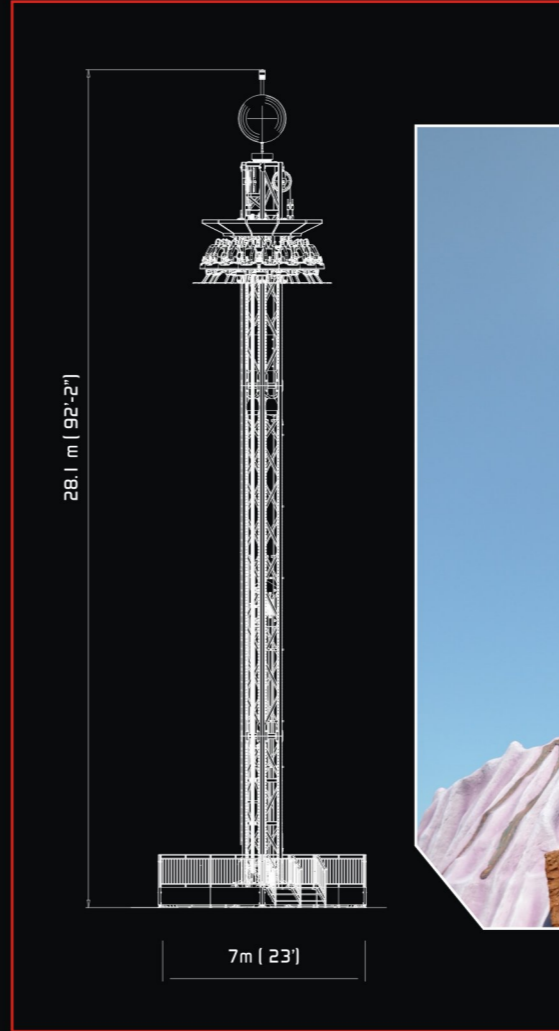

TOWER 47 Mt. 24 Seats

General Data

MOD. MX50 I	DROP TOWER
Ride dimensions	8 x 8 x 47m. (26'3" x 26'3" x 154'3")
Seats	24
Operation	Automatic
Lighting	On request
Motion power	250 kW
Weight	61.000 kg

DROP TOWER 38 Mt. 16 Seats

General Data

MOD. T. 09.26	DROP TOWER
Ride dimensions	Ø 10 m. x 38 m. (Ø32'9" x 124'8")
Seats	16
Operation	Automatic
Lighting	On request
Total power	106 kW
Weight	33350 kg
Shipment	4x40' Open top

DROP'N TWIST 38 Mt. 16 Seats

General Data

Self-standing base - 5 Different programs

MOD. T. 09.27 DROP'N TWIST TOWER

Ride dimensions	7 x 8 x 38m. (22'10" x 26'5" x 124'9")
Seats	16
Operation	Automatic
Rotation	Clockwise - Anticlockwise
RPM	6
Total power	85 kW
Weight	35.000 kg
Shipment	4x40' Open top

GROUP

DROP'N TWIST 28 Mt. 16 Seats

General Data

Self-standing base - 5 Different programs

MOD. T. 09.17	DROP'N TWIST TOWER
Ride dimensions	7 x 8 x 28m. (23' x 26'3" x 92'2")
Seats	16
Operation	Automatic
Rotation	Clockwise - Anticlockwise
RPM	6
Total power	95 kW
Weight	26.000 kg
Shipment	3'x40'